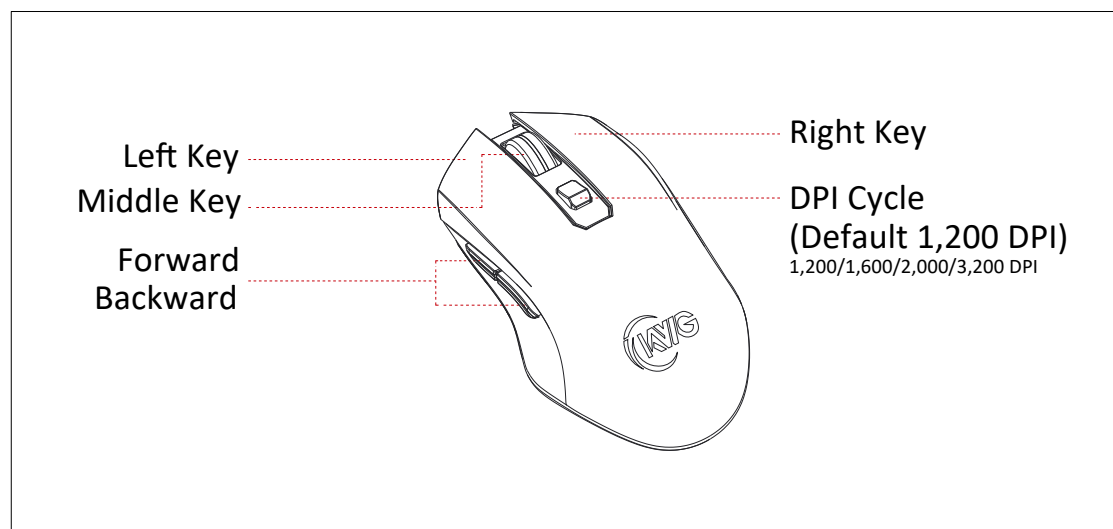

《English》

Thank you for choosing ORION E2 optical gaming mouse by KWG™. The KWG™ ORION E2 optical gaming mouse employs premium micro-processor complemented by 3,200 DPI precision-perfect optical sensor.

System Requirements

- Windows ® XP/ Vista / 7 / 8 / 10
- PC with USB ports

Package Contents

- KWG™ ORION E2 Optical Gaming Mouse

Hardware Installation

1. Plug the KWG™ ORION E2 into your PCs via USB Port.
2. The “found new hardware” notice will appear, please following instruction to complete hardware installation.

ORION E2 Default Settings

Registering Your KWG™ ORION E2 Optical Gaming Mouse

Please visit www.kworldgaming.com for online product registration.

WEEE Directive & Product Disposal

At the end of its serviceable life, this product should not be treated as household or general waste. It should be handed over to the applicable collection point for recycling of electrical and electronics equipment, or returned to the supplier for disposal.